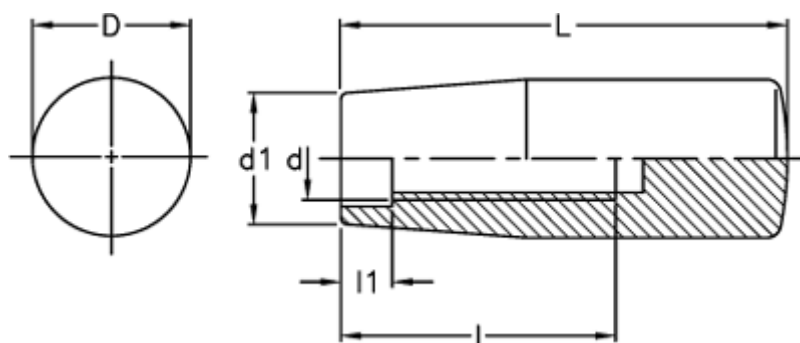

Data Sheet

Article number: 2304021501

Description: E+G Handle
I.280/28-M5

Measures

d = M5

D = 14

d1 = 11

l = 12

L = 28

l1 = 1.5